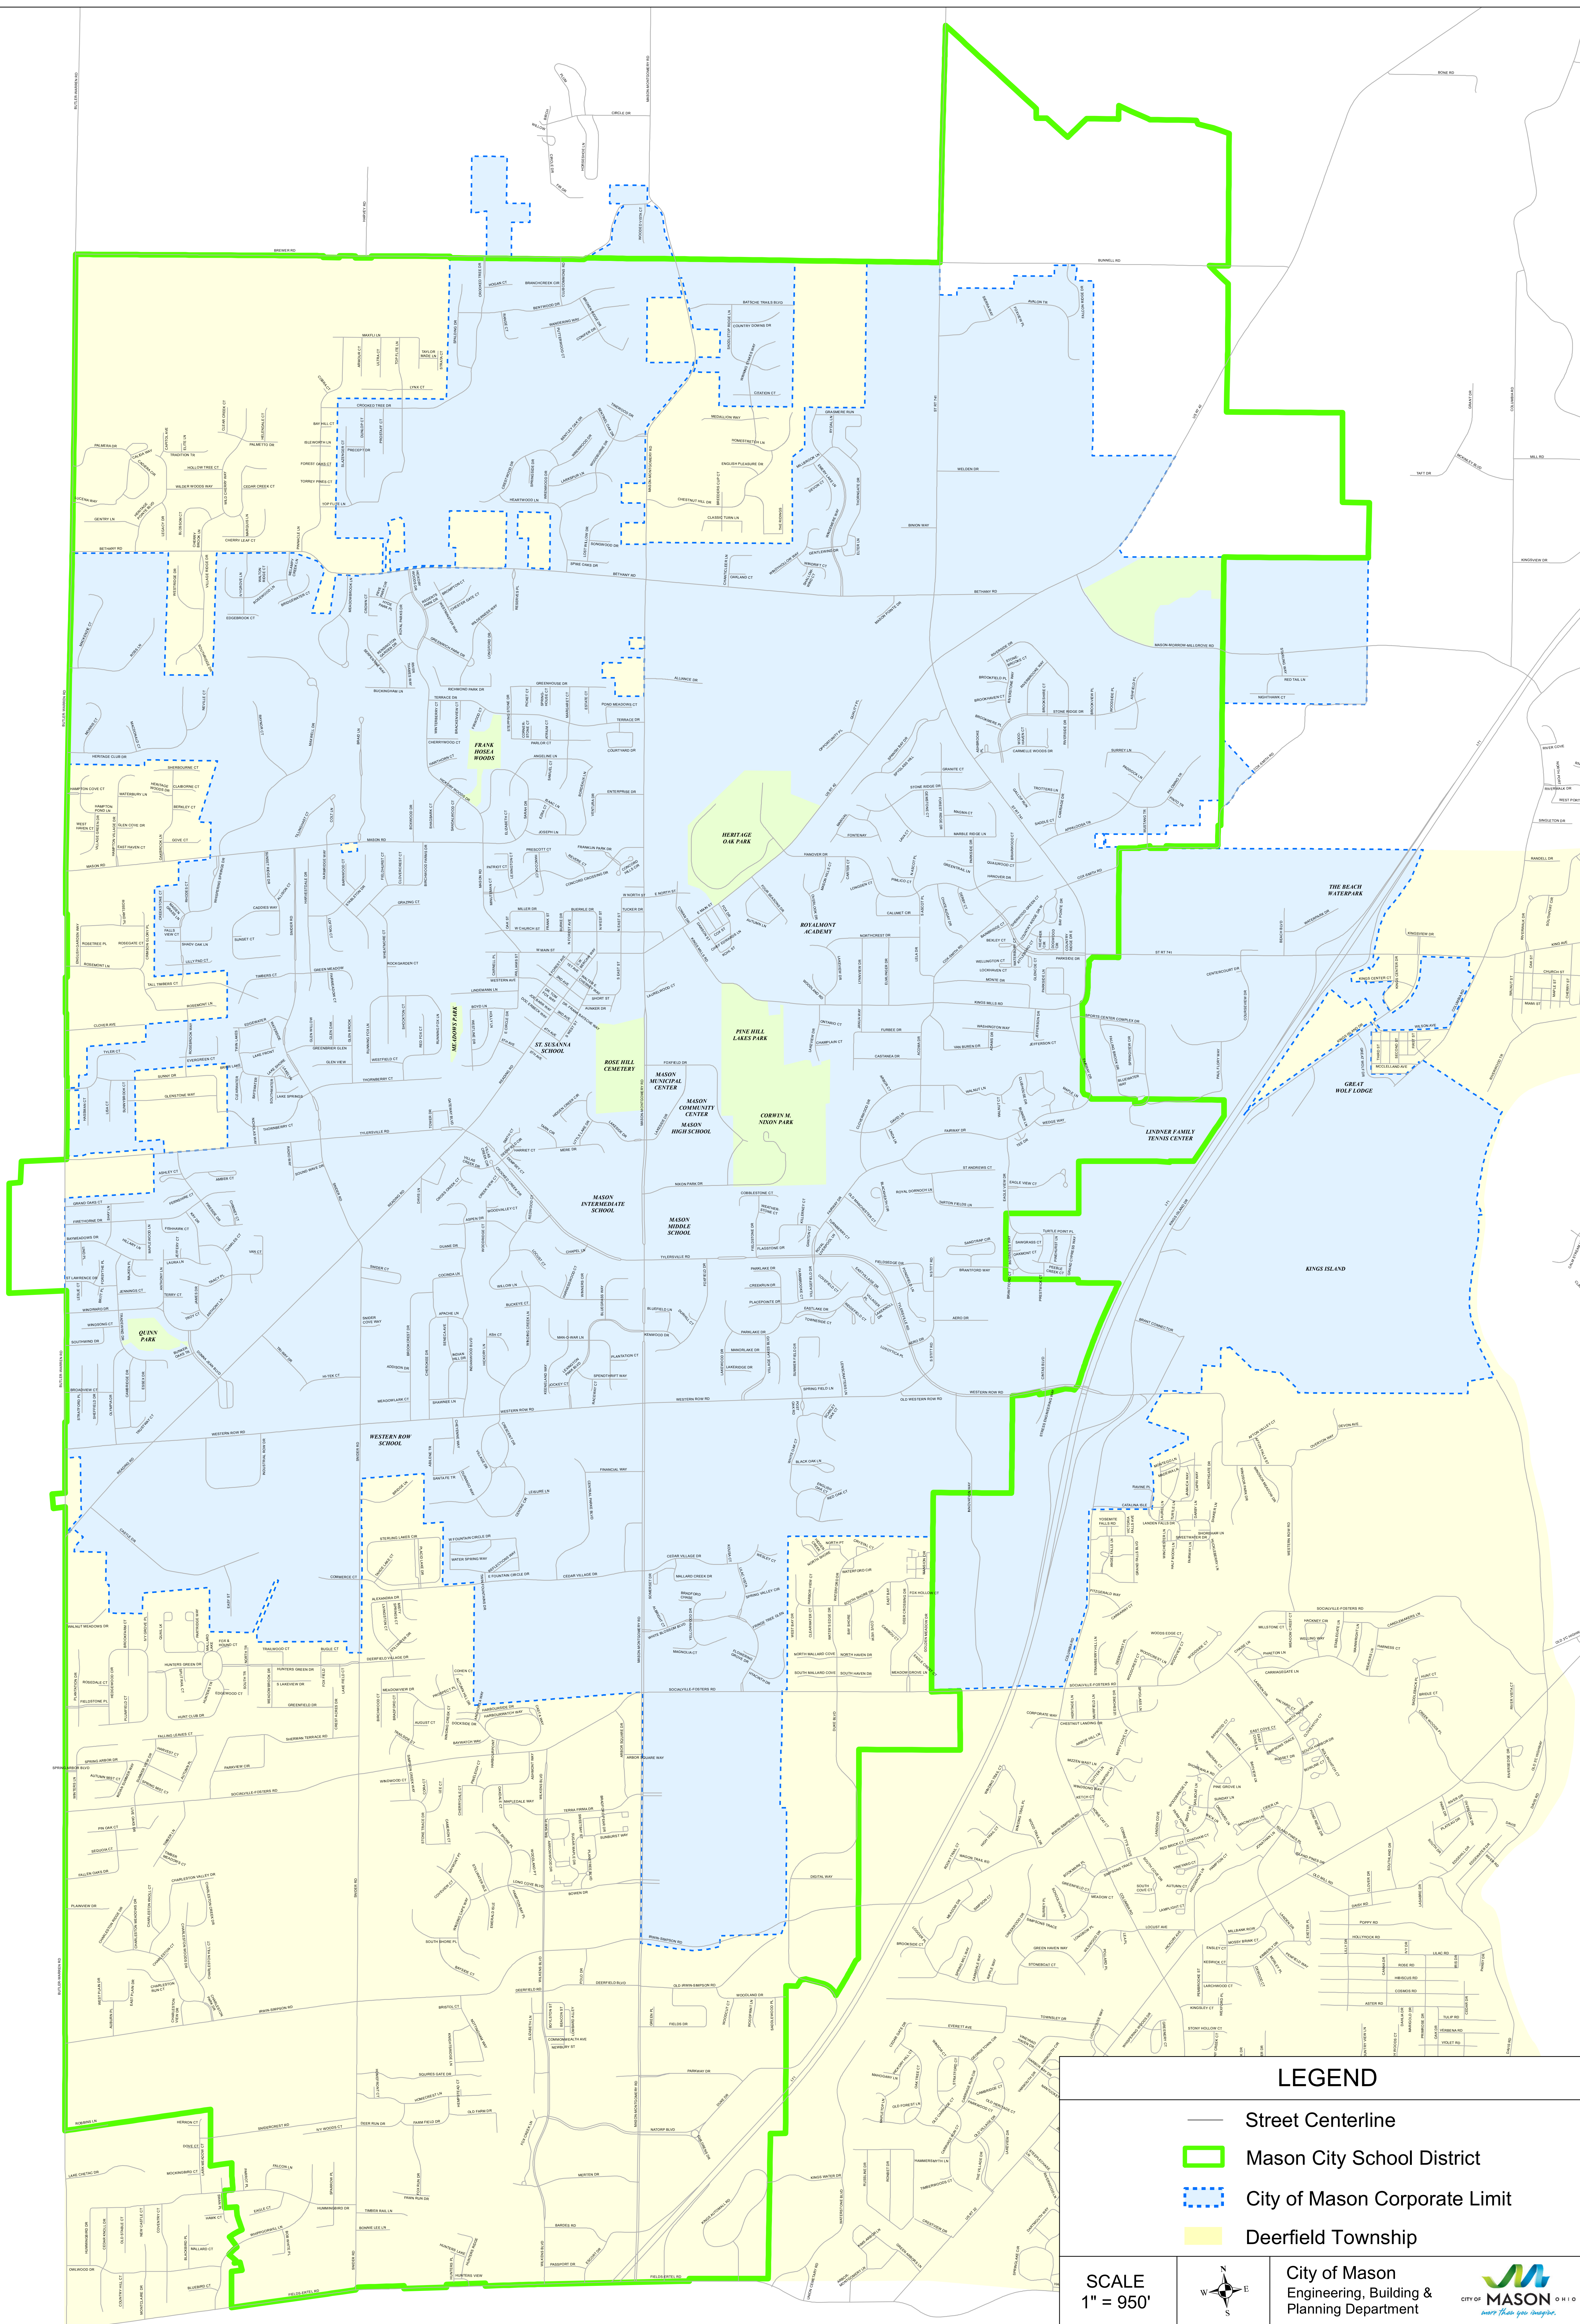

MASON CITY SCHOOL DISTRICT

LEGEND

-  Street Centerline
-  Mason City School District
-  City of Mason Corporate Limit
-  Deerfield Township

SCALE
1" = 950'

City of Mason
Engineering, Building &
Planning Department